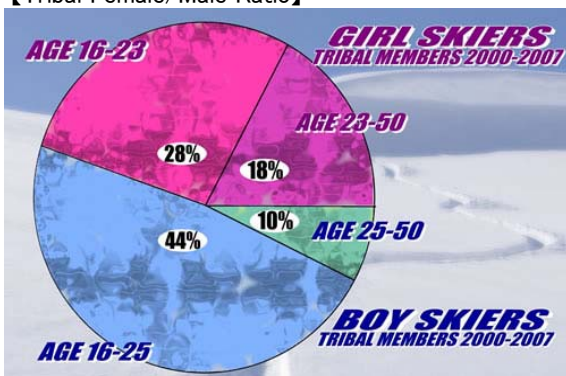

▼ Tribal Ski Academy Riders statistics.

【Tribal Female/Male Ratio】